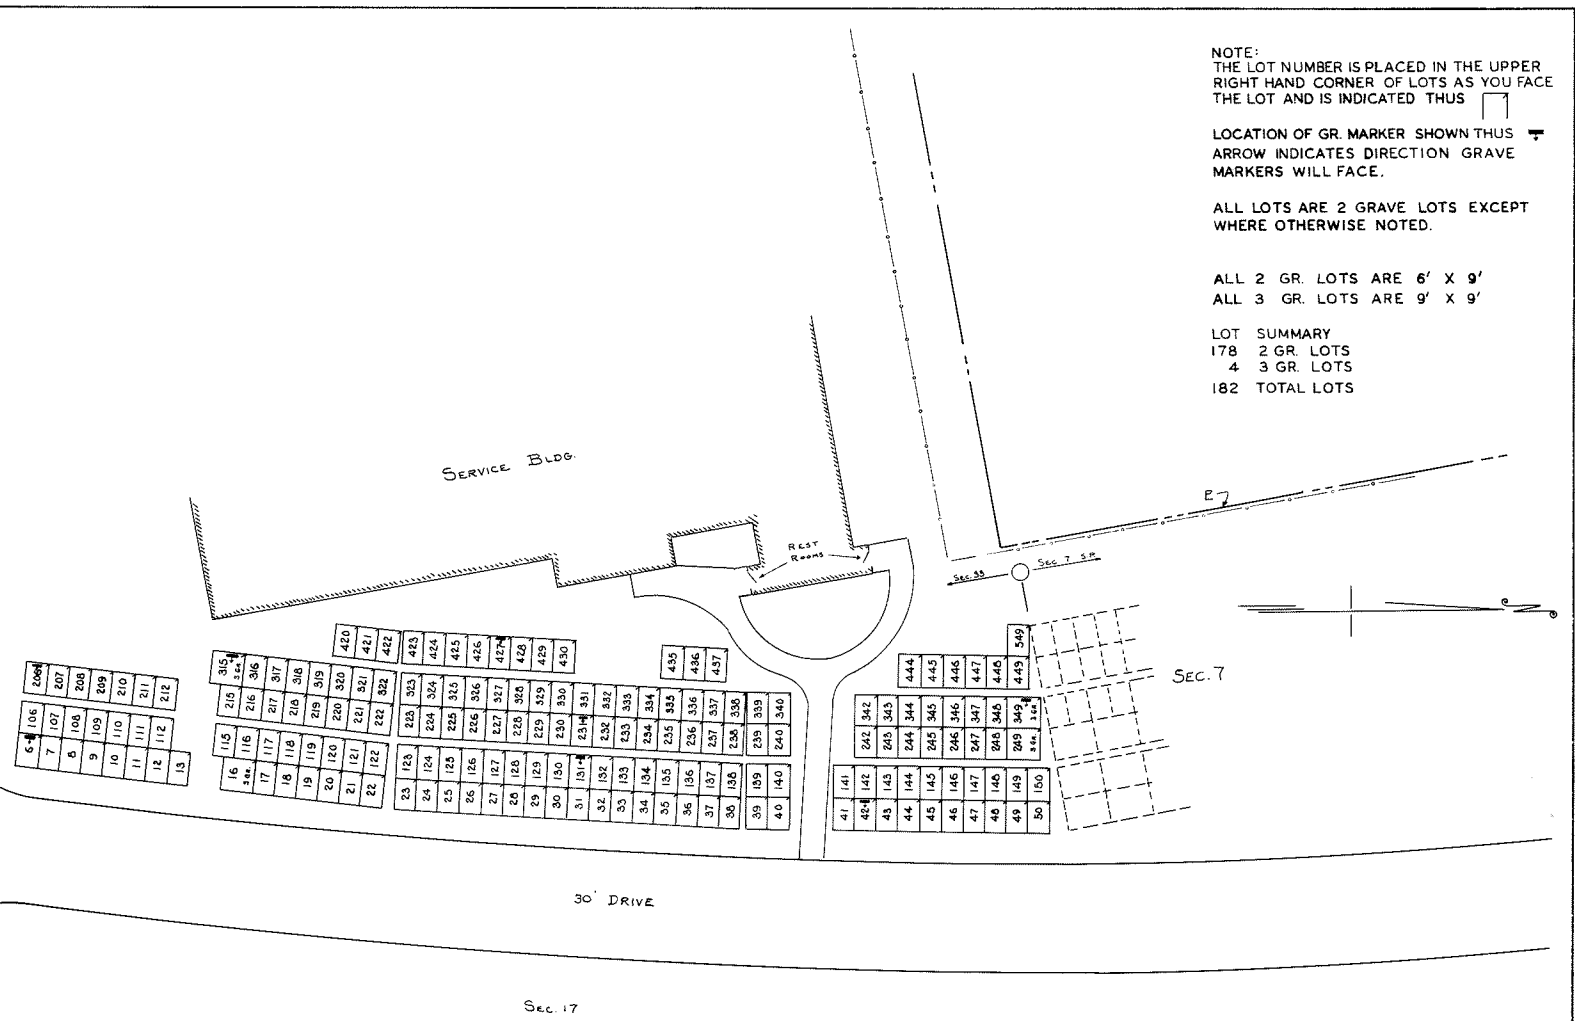

NOTE:  
 THE LOT NUMBER IS PLACED IN THE UPPER  
 RIGHT HAND CORNER OF LOTS AS YOU FACE  
 THE LOT AND IS INDICATED THUS 

LOCATION OF GR. MARKER SHOWN THUS   
 ARROW INDICATES DIRECTION GRAVE  
 MARKERS WILL FACE.

ALL LOTS ARE 2 GRAVE LOTS EXCEPT  
 WHERE OTHERWISE NOTED.

ALL 2 GR. LOTS ARE 6' X 9'  
 ALL 3 GR. LOTS ARE 9' X 9'

LOT SUMMARY  
 178 2 GR. LOTS  
 4 3 GR. LOTS  
 182 TOTAL LOTS

HOLY CROSS CEMETERY  
 CLEVELAND OHIO  
**SECTION 33**  
 SCALE: 1" = 20' T.H. FEB. 7, 1976

24' DRIVE

Sec. 35

Sec. 32

S.P. Sec. 34    M.P. Sec. 34

M.P. Sec. 34    N.P. Sec. 34

NOTE:  
THE LOT NUMBER IS PLACED IN THE UPPER RIGHT HAND CORNER OF LOTS AS YOU FACE THE LOTS AND IS INDICATED THUS [Diagram showing lot number placement]  
LOCATION OF GRAVE MARKERS SHOWN THUS [Diagram showing marker placement] ARROW INDICATES DIRECTION GRAVE MARKERS WILL FACE.  
ALL LOTS ARE 2 GRAVE LOTS EXCEPT WHERE OTHERWISE NOTED.  
ALL 2 GRAVE LOTS ARE 6'x9'  
ALL 3 GRAVE LOTS ARE 9'x9'

LOCATION OF GR MARKER SHOWN THUS  
ARROW INDICATES DIRECTION GRAVE  
MARKERS WILL FACE.

ALL LOTS ARE 2 GRAVE LOTS EXCEPT  
WHERE OTHERWISE NOTED.

ALL 2 GR LOTS ARE 6' X 9'  
ALL 3 GR LOTS ARE 9' X 9'

LOT SUMMARY:  
1700 2 GR. LOTS  
106 3 GR. LOTS  
1806 TOTAL LOTS