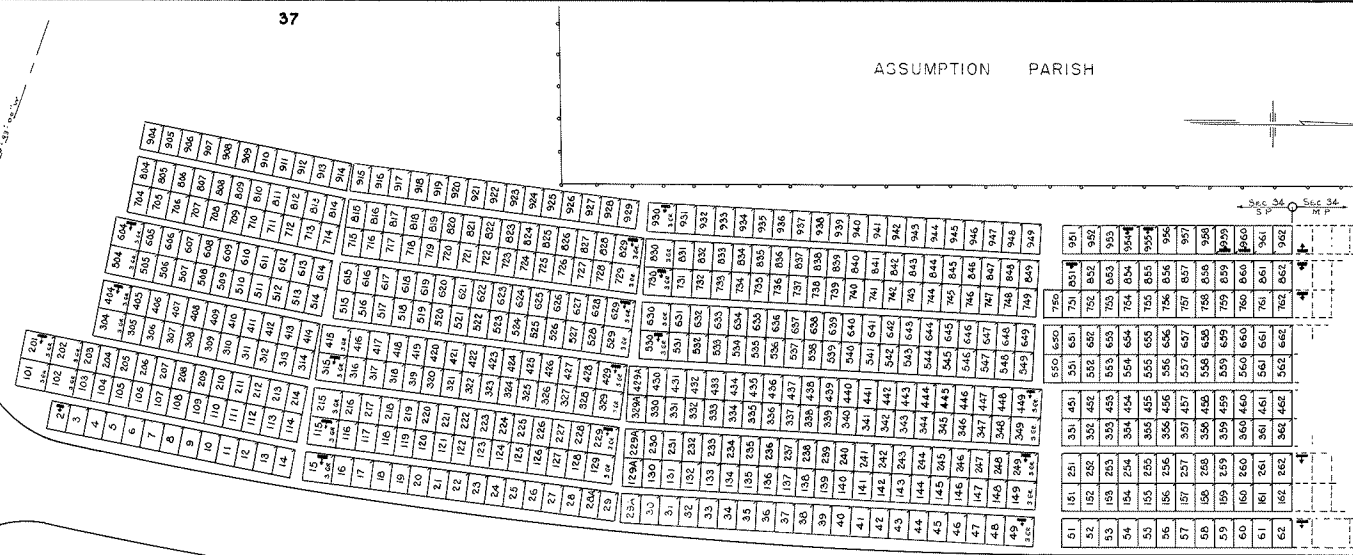

NOTE:  
 THE LOT NUMBER IS PLACED IN THE UPPER  
 RIGHT HAND CORNER OF LOTS AS YOU FACE  
 THE LOT AND IS INDICATED THUS 

LOCATION OF GR. MARKER SHOWN THUS   
 ARROW INDICATES DIRECTION GRAVE  
 MARKERS WILL FACE.

ALL LOTS ARE 2 GRAVE LOTS EXCEPT  
 WHERE OTHERWISE NOTED.

ALL 2 GR. LOTS ARE 6' X 9'  
 ALL 3 GR. LOTS ARE 9' X 9'

LOT SUMMARY  
 178 2 GR. LOTS  
 4 3 GR. LOTS  
 182 TOTAL LOTS

HOLY CROSS CEMETERY  
 CLEVELAND OHIO  
**SECTION 33**  
 SCALE: 1" = 20' T.H. FEB. 7, 1976

ASSUMPTION PARISH

37

36

35

39

NOTE:  
THE LOT NUMBER IS PLACED IN THE UPPER RIGHT  
HAND CORNER OF LOT AS YOU FACE THE LOT  
AND IS INDICATED THIS

LOCATION OF GR. MARKERS SHOWN THIS   
ARROW INDICATES DIRECTION GR. MARKERS FACE  
ALL LOTS ARE 2 GR. LOTS EXCEPT AS NOTED.  
ALL 2 GRAVE LOTS ARE 6' X 9'  
ALL 3 GRAVE LOTS ARE 9' X 9'

LOCATION OF GR MARKER SHOWN THUS  
ARROW INDICATES DIRECTION GRAVE  
MARKERS WILL FACE.

ALL LOTS ARE 2 GRAVE LOTS EXCEPT  
WHERE OTHERWISE NOTED.

ALL 2 GR LOTS ARE 6' X 9'  
ALL 3 GR LOTS ARE 9' X 9'

LOT SUMMARY:  
1700 2 GR. LOTS  
106 3 GR. LOTS  
1806 TOTAL LOTS