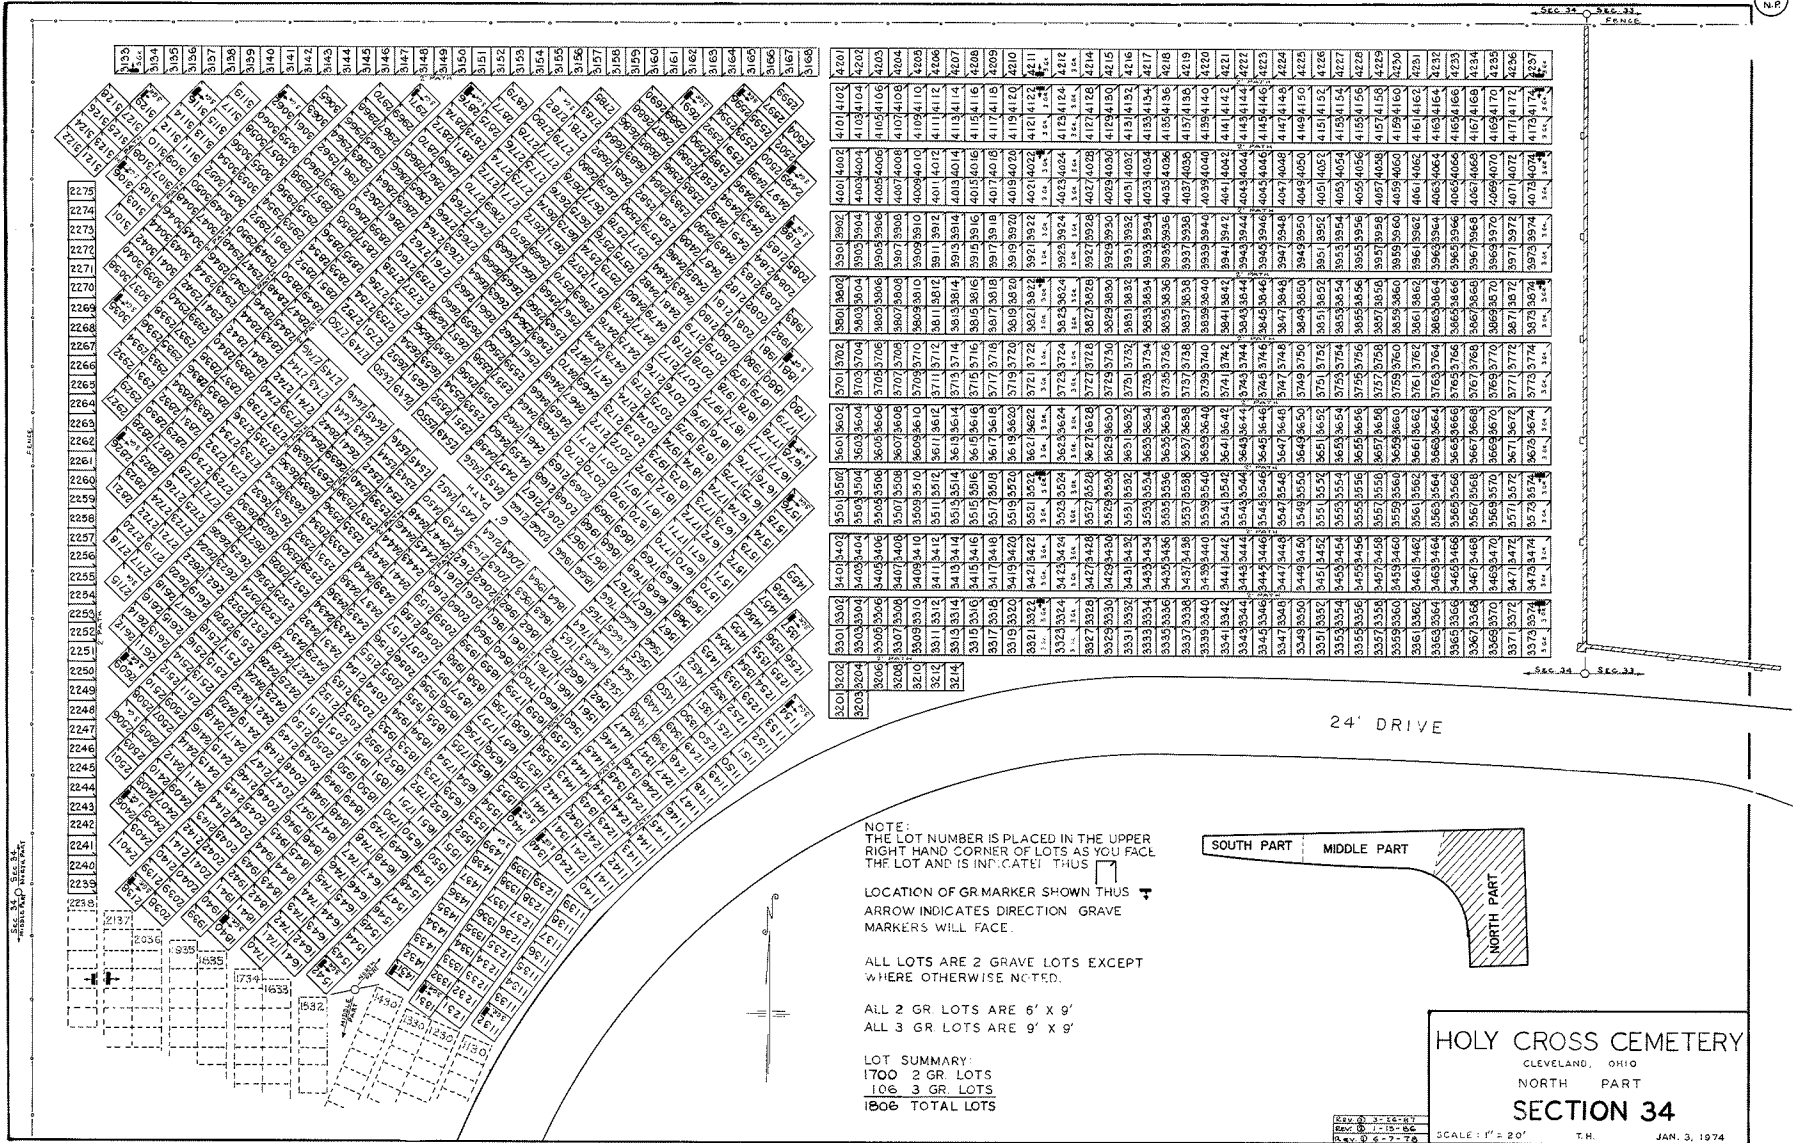

ALL LOTS ARE 2 GRAVE LOTS EXCEPT  
 WHERE OTHERWISE NOTED.

ALL 2 GR. LOTS ARE 6' X 9'  
 ALL 3 GR. LOTS ARE 9' X 9'

LOT SUMMARY  
 178 2 GR. LOTS  
 4 3 GR. LOTS  
 182 TOTAL LOTS

HOLY CROSS CEMETERY  
 CLEVELAND OHIO  
**SECTION 33**  
 SCALE: 1" = 20' T.H. FEB. 7, 1976

24' DRIVE

Sec. 35

Sec. 32

S.P. Sec. 34    M.P. Sec. 34

M.P. Sec. 34    N.P. Sec. 34

NOTE:  
THE LOT NUMBER IS PLACED IN THE UPPER RIGHT HAND CORNER OF LOTS AS YOU FACE THE LOTS AND IS INDICATED THUS [Diagram showing lot number placement]  
LOCATION OF GRAVE MARKERS SHOWN THUS [Diagram showing marker placement] ARROW INDICATES DIRECTION GRAVE MARKERS WILL FACE.  
ALL LOTS ARE 2 GRAVE LOTS EXCEPT WHERE OTHERWISE NOTED.  
ALL 2 GRAVE LOTS ARE 6'x9'  
ALL 3 GRAVE LOTS ARE 9'x9'

LOT SUMMARY:  
723 2 GR. LOTS  
41 3 GR. LOTS  
764 TOTAL LOTS

HOLY CROSS CEMETERY  
CLEVELAND, OHIO  
MIDDLE PART  
SECTION 34

NOTE:  
THE LOT NUMBER IS PLACED IN THE UPPER  
RIGHT HAND CORNER OF LOTS AS YOU FACE  
THE LOT AND IS INDICATED THUS

LOCATION OF GR MARKER SHOWN THUS  
ARROW INDICATES DIRECTION GRAVE  
MARKERS WILL FACE.

ALL LOTS ARE 2 GRAVE LOTS EXCEPT  
WHERE OTHERWISE NOTED.

ALL 2 GR LOTS ARE 6' X 9'  
ALL 3 GR LOTS ARE 9' X 9'

LOT SUMMARY:  
1700 2 GR. LOTS  
106 3 GR. LOTS  
1806 TOTAL LOTS